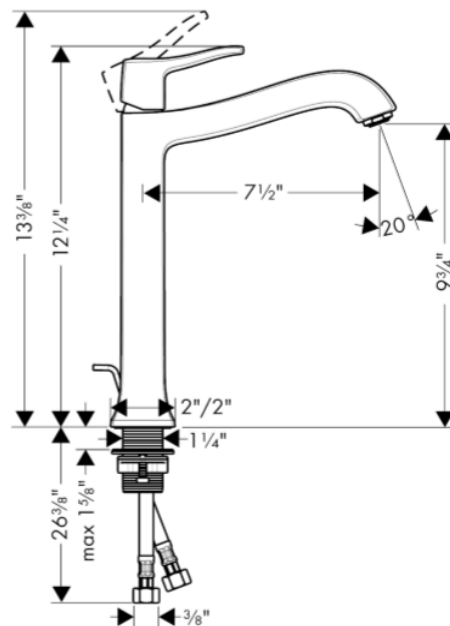

SPECIFICATION SHEET - fittings

BRAND:	hansgrohe	Product Photo:
ORIGIN:	Germany	
SERIES:	Metris C	
PRODUCT DESCRIPTION:	Single Hole Faucet • ComfortZone 250 • with pop-up waste 1¼" • Flow rate: 4.5 l./min. • Ceramic Cartridge • spray type: Aerated spray	
MODEL No.	31078 821	
FINISH/COLOUR:	Brushed Nickel	
DIMENSIONS:	12.25" H, 7.5" spout projection	
OPTIONAL MATCHING PARTS:		

Technical Informations: Suitable for continous flow water heater

REMINDER:	Pipe flushing must be done before faucets are installed. Failure to do so voids the warranty.
	Do not use cleaners containing abrasive cleansers, ammonia, bleach, acids, waxes, alcohol, solvents or other products not recommended for chrome.
	All information is for reference only, installation shall always be based on the actual product delivered.